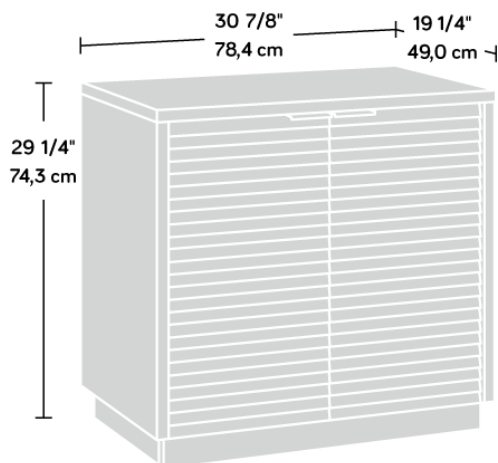

ELSTREE STORAGE CABINET

PRODUCT SHEET

FURNITURE

- Storage cabinet in Spiced Mahogany finish
 - Louvre-style detailing
 - Hidden storage behind doors
- Large adjustable shelf for flexible storage options
- Top surface provides additional space for storage
 - 360 degree all round finish for versatile placement

Width	78.4 cm
Depth	49 cm
Height	74.3 cm
Carton Height	92.7 cm
Carton Width	53.2 cm
Carton Depth	18.4 cm
Box Volume	0.090 cbm
Weight (gross)	35.1 kg

N.B: All measurements are approximate